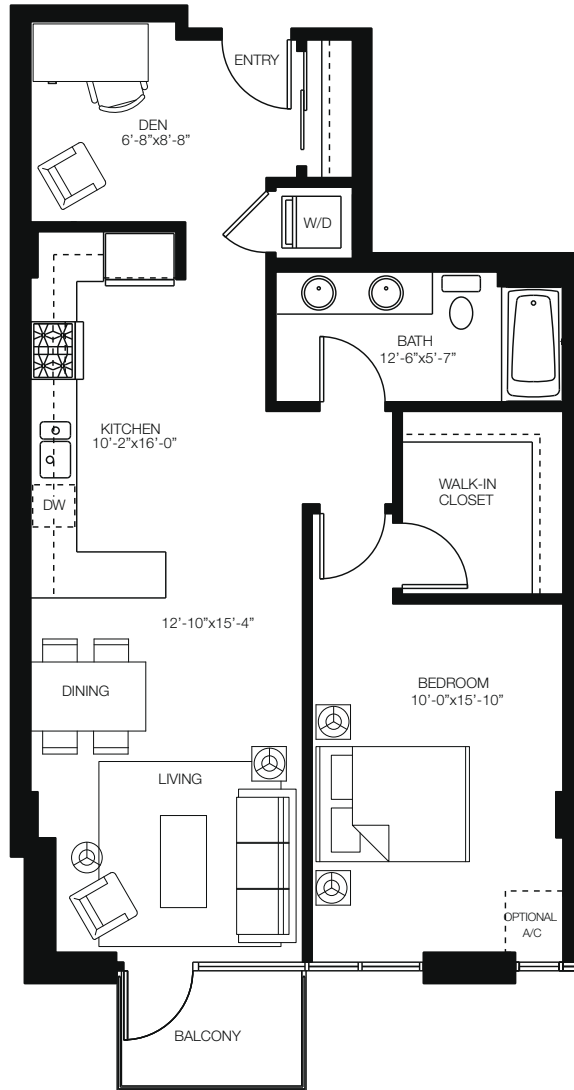

ONE BEDROOM + DEN FLAT

874 - 882 sq. ft

1-FLAT-D-3 b

SUITES: 807, 907, 1007, 1107, 1207

GALLERY