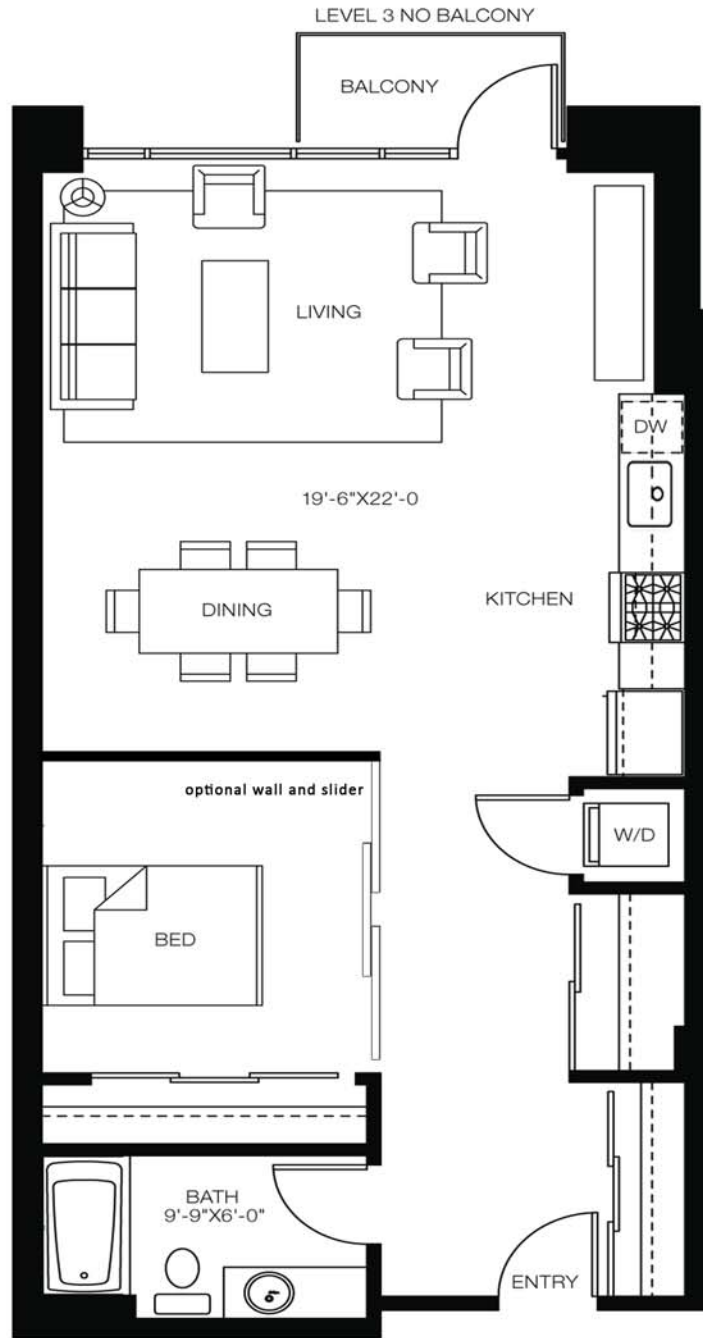

OPEN ONE BEDROOM

845 - 850 sq. ft

1-OPEN-S-5

SUITES: 318, 320, 418, 420, 518, 520,
618, 620

GALLERY